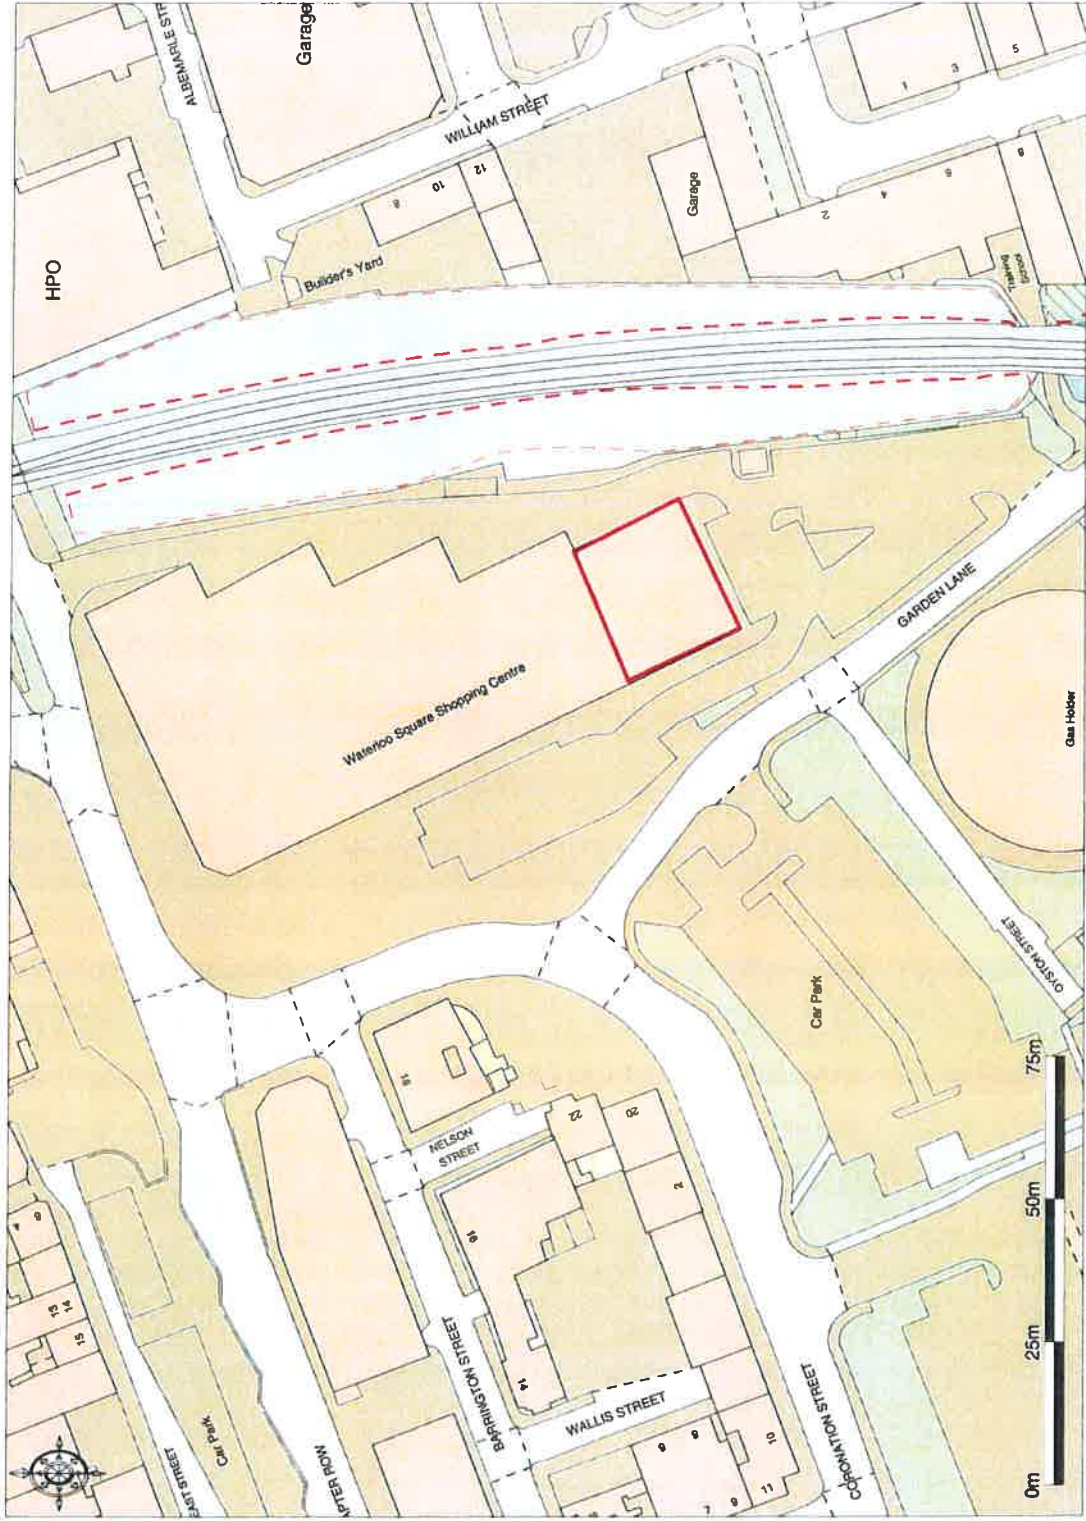

Site Location Plan: Next Plc. Unit F & G - Waterloo Square, Coronation Street, Tyne & Wear NE33 1AW

Ordnance Survey © Crown Copyright 2015. All rights reserved. Licence number 100020432. Printed Scale - 1:1250